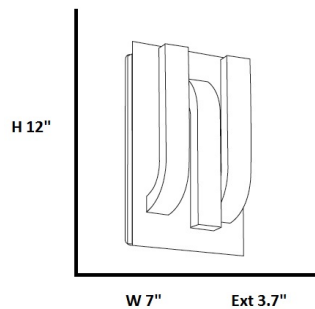

### PRODUCT MEASUREMENTS

FIXTURE	BACKPLATE / CANOPY
Length:	Length
Width: 7"	Width:
Diameter	Diameter:
Height: 12"	Height:
Extension: 3.75"	
Overall Height:	

#### LINE DRAWING